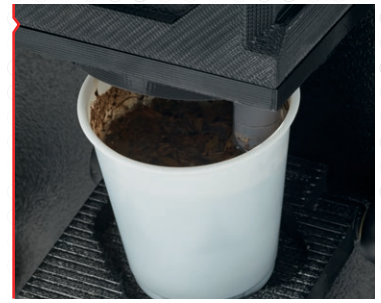

Soil slurry

FIVE STEPS IN FIVE MINUTES.

360 SOILSCAN™ provides you with accurate soil nitrate readings based on parts per million. It works in five easy steps to provide you field-side results in about five minutes:

- **Step 1** Take a soil sample from your field.

- **Step 2** Using the scoop provided, place two scoops of soil into a standard Dixie® cup and place in the mixing station.

- **Step 3** Mix soil and water into a slurry to allow detection of soil nutrient properties.

- **Step 4** Analyze the soil with 360 SOILSCAN and determine the amount of nitrate ions present.

- **Step 5** Integrate results with 360 COMMANDER™ for data-driven recommendations for your nutrient management plan.

- ⊕ SENSE
- ⊕ DECIDE
- ⊕ APPLY

GET MORE OF
THE POTENTIAL
YOU PLANT.

360 SOILSCAN is part of a new approach to farming from 360 Yield Center. Designed to provide crop management solutions at every turn – from planning and planting to midseason nutrient application and harvesting. Giving you more control to significantly improve your yield.

360 } SOILSCAN } COMMANDER } Y-DROP & UNDERCOVER